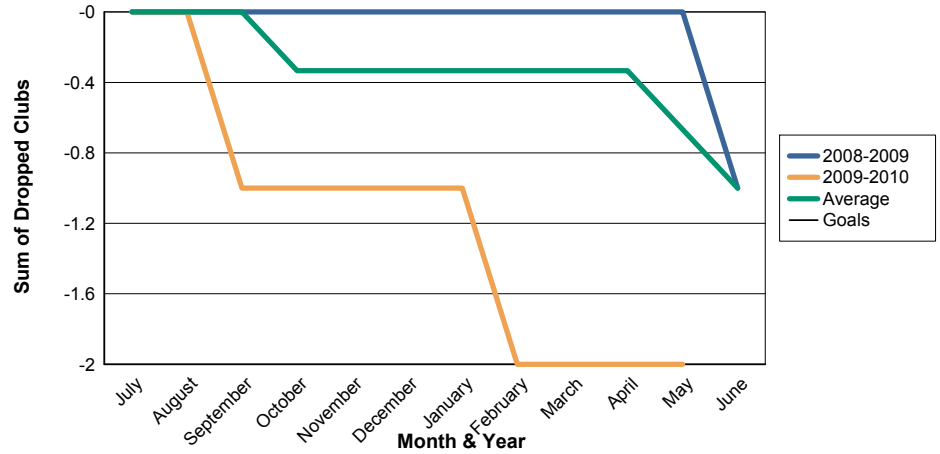

3 Year Comparisons for GMT Constitutional Area 1

By GMT District

As of May 2010

Sum of New Clubs/ Month & Year

For District 1 G

Sum of Dropped Clubs/ Month & Year

For District 1 G

Sum of Net Clubs/ Month & Year