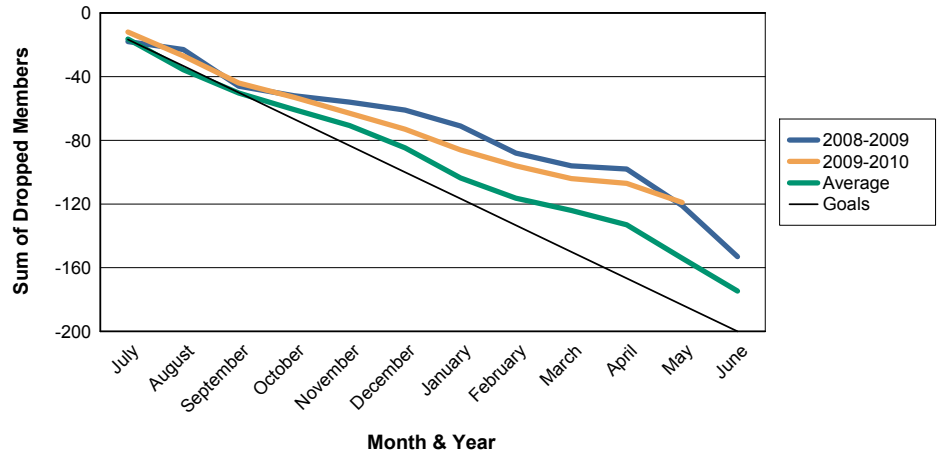

For District 1 G

Sum of Charter Members/ Month & Year

For District 1 G

3 Year Comparisons for GMT Constitutional Area 1

By GMT District

As of May 2010

Sum of New Members/ Month & Year

For District 1 G

Sum of Dropped Members/ Month & Year

For District 1 G

Sum of Net Members/ Month & Year

For District 1 G