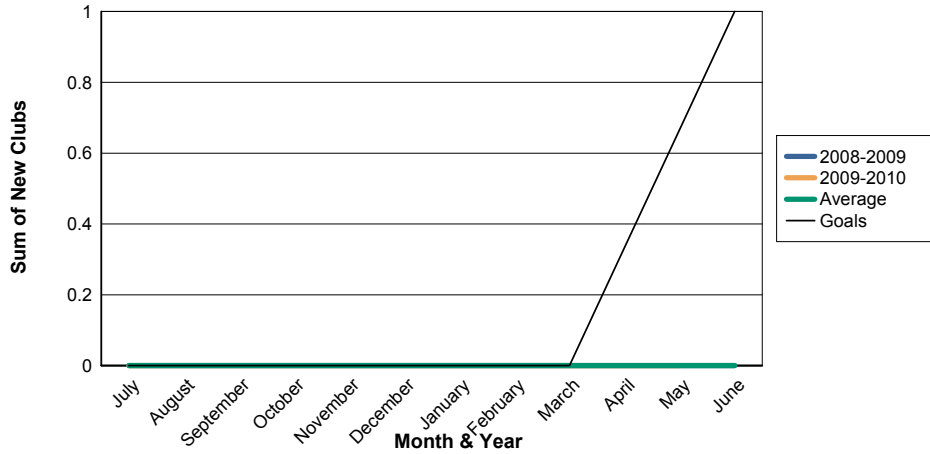

3 Year Comparisons for GMT Constitutional Area 1

By GMT District

As of May 2010

Sum of New Clubs/ Month & Year

For District 1 G

Sum of Dropped Clubs/ Month & Year

For District 1 G

Sum of Net Clubs/ Month & Year