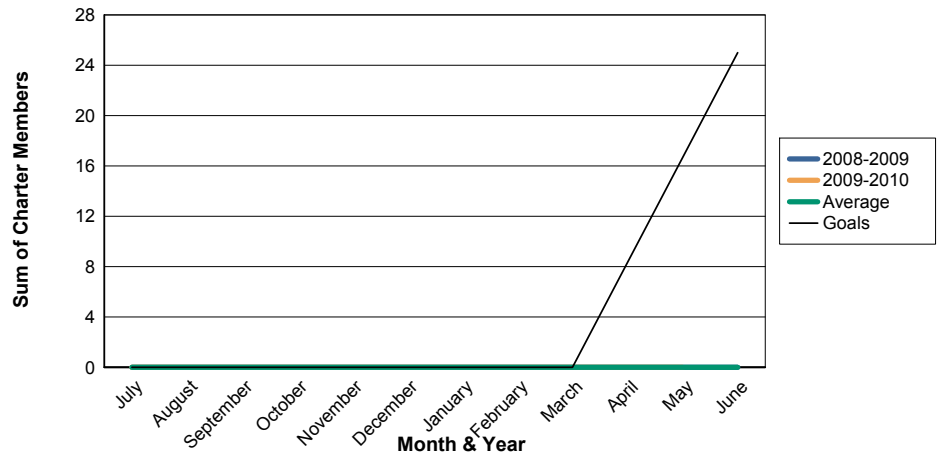

Sum of Charter Members/ Month & Year

For District 1 G