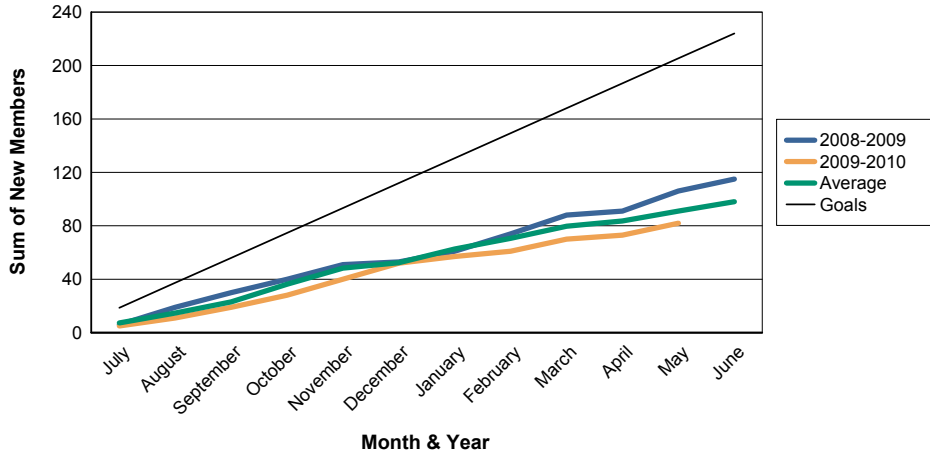

3 Year Comparisons for GMT Constitutional Area 1

By GMT District

As of May 2010

Sum of New Clubs/ Month & Year

For District 1 G

Sum of Dropped Clubs/ Month & Year

For District 1 G

Sum of Net Clubs/ Month & Year

For District 1 G

Sum of Charter Members/ Month & Year

For District 1 G

3 Year Comparisons for GMT Constitutional Area 1

By GMT District

As of May 2010

Sum of New Members/ Month & Year

For District 1 G

Sum of Dropped Members/ Month & Year

For District 1 G

Sum of Net Members/ Month & Year

For District 1 G