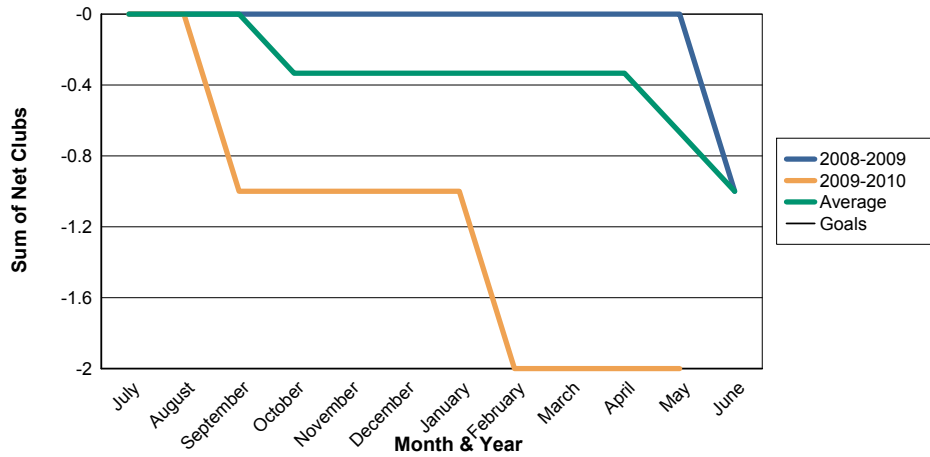

Sum of Net Clubs/ Month & Year

For District 1 G